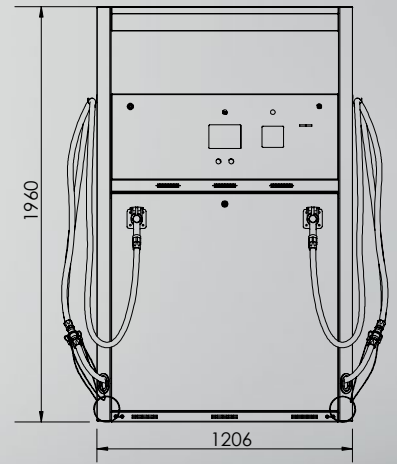

PEGASUS LPG

Mekser enables you to manage visual unity of your site by offering the Pegasus series also in LPG application for 2011. With its well-proven quality, Pegasus can satisfy all your expectations.

FUNCTIONAL SPECIFICATIONS

Model	Type	Product	Nozzles	Filling
M220	Dispenser	1	1	1
M230	Dispenser	1	2	2
M240	Dispenser	1	4	4

OPITONAL SPECIFICATIONS

Elektronik Unit Heat Element	300 W.
Electronic Calibration	Akilli Pulser
Stainless Steel Columns	SS 304 - SS 316
ATC	✓