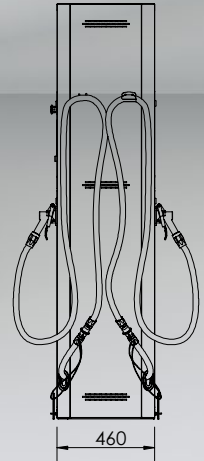

PEGASUS LPG

Mekser enables you to manage visual unity of your site by offering the Pegasus series also in LPG application for 2011. With its well-proven quality, Pegasus can satisfy all your expectations.

FUNCTIONAL SPECIFICATIONS

Model	Type	Product	Nozzles	Filling
M220	Dispenser	1	1	1
M230	Dispenser	1	2	2
M240	Dispenser	1	4	4

OPITONAL SPECIFICATIONS

Elektronik Unit Heat Element	300 W.
Electronic Calibration	Akilli Pulser
Stainless Steel Columns	SS 304 - SS 316
ATC	✓